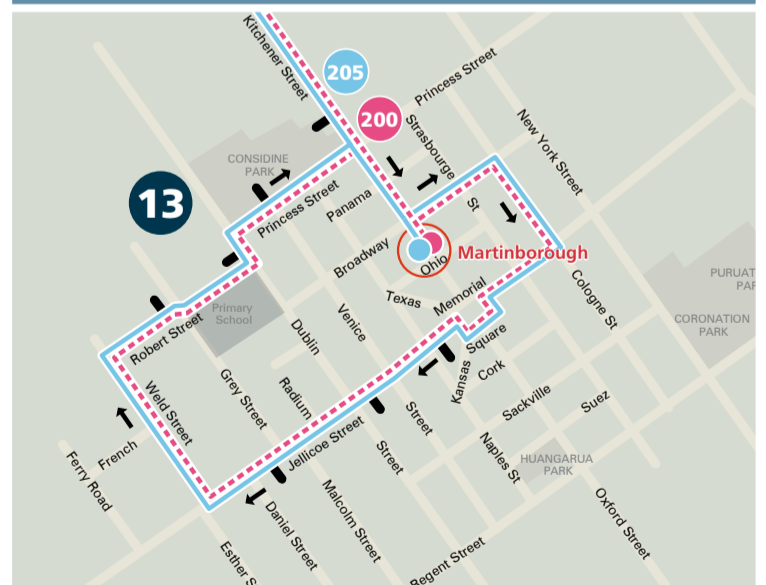

To Greytown*

	AM					PM				
	200	200	204	204	204	200	200	204	204	204
Wellington Station	8.25	12.55	4.25	5.30	6.22	–	–	–	–	–
Featherston Station	9.22	1.52	–	–	–	–	–	–	–	–
Woodside Station	–	–	5.37	6.41	7.33	–	–	–	–	–
Featherston Station	9.26	1.56	–	–	–	–	–	–	–	–
Woodside Station	–	–	5.45	6.45	7.40	–	–	–	–	–
Main and Humphries	9.43	2.14	5.50	6.50	7.45	–	–	–	–	–
Greytown – Main Street	9.45	2.15	5.52	6.52	7.47	–	–	–	–	–
McMaster and Massey	–	–	5.54	6.54	7.49	–	–	–	–	–
Kuratawhiti and West	–</									

WAIRARAPA NETWORK MAP

CARTERTON

GREYTOWN

MASTERTON

FEATHERSTON

MARTINBOROUGH

Hail & Ride Service

All Wairarapa bus services will pick up and set down passengers between bus stops. Please ensure you stand in a visible location and wave at the driver.

Your key

- Bus/Train interchange
- Train station
- Bus route
- Selected trips only
- Bus stop
- Timepoint
- Fare zone number

Bus routes

- Palmerston North – Masterton – Featherston – Martinborough Mon–Sun
- Masterton West Mon–Fri
- Masterton South and East Mon–Fri
- Lansdowne Circuit Mon–Fri
- Woodside Station – Greytown Mon–Fri
- Featherston – Martinborough Mon–Sun

For information on fares see the Metlink Fares leaflet or contact Metlink

Wairarapa Services

Areas served:
Masterton
Carterton
Greytown
Featherston
Martinborough

Destinations include:
Palmerston North
Hutt Valley
Wellington City