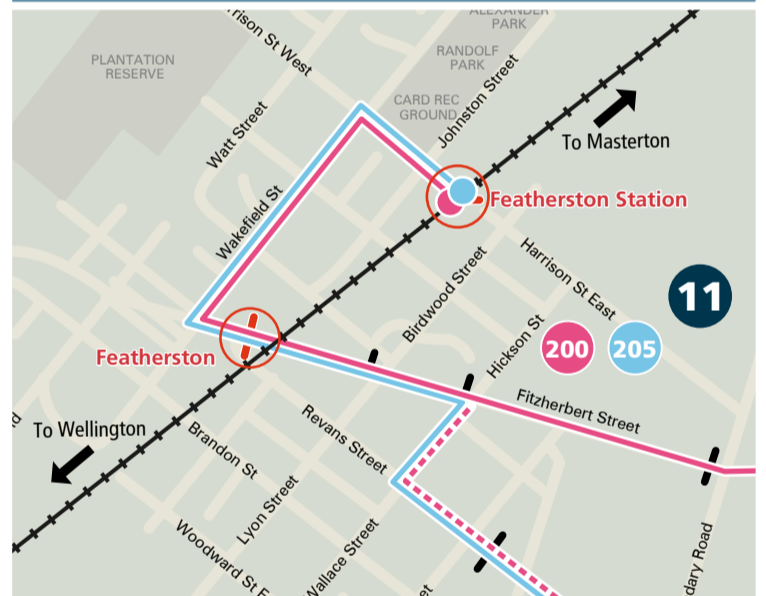

To Greytown*

	AM					PM				
	200	200	204	204	204	200	200	204	204	204
Wellington Station	8.25	12.55	4.25	5.30	6.22	–	–	–	–	–
Featherston Station	9.22	1.52	–	–	–	–	–	–	–	–
Woodside Station	–	–	5.37	6.41	7.33	–	–	–	–	–
Featherston Station	9.26	1.56	–	–	–	–	–	–	–	–
Woodside Station	–	–	5.45	6.45	7.40	–	–	–	–	–
Main and Humphries	9.43	2.14	5.50	6.50	7.45	–	–	–	–	–
Greytown – Main Street	9.45	2.15	5.52	6.52	7.47	–	–	–	–	–
McMaster and Massey	–	–	5.54	6.54	7.49	–	–	–	–	–
Kuratawhiti and West	–</									

WAIRARAPA NETWORK MAP

CARTERTON

GREYTOWN

MASTERTON

FEATHERSTON

MARTINBOROUGH

Hail & Ride Service

All Wairarapa bus services will pick up and set down passengers between bus stops. Please ensure you stand in a visible location and wave at the driver.

Your key

- Bus/Train interchange
- Train station
- Bus route
- Selected trips only
- Bus stop
- Timepoint
- Fare zone number

Bus routes

- Palmerston North – Masterton – Featherston – Martinborough Mon–Sun
- Masterton West Mon–Fri
- Masterton South and East Mon–Fri
- Lansdowne Circuit Mon–Fri
- Woodside Station – Greytown Mon–Fri
- Featherston – Martinborough Mon–Sun

For information on fares see the Metlink Fares leaflet or contact Metlink

Wairarapa Services

Areas served:
Masterton
Carterton
Greytown
Featherston
Martinborough

Destinations include:
Palmerston North
Hutt Valley
Wellington City