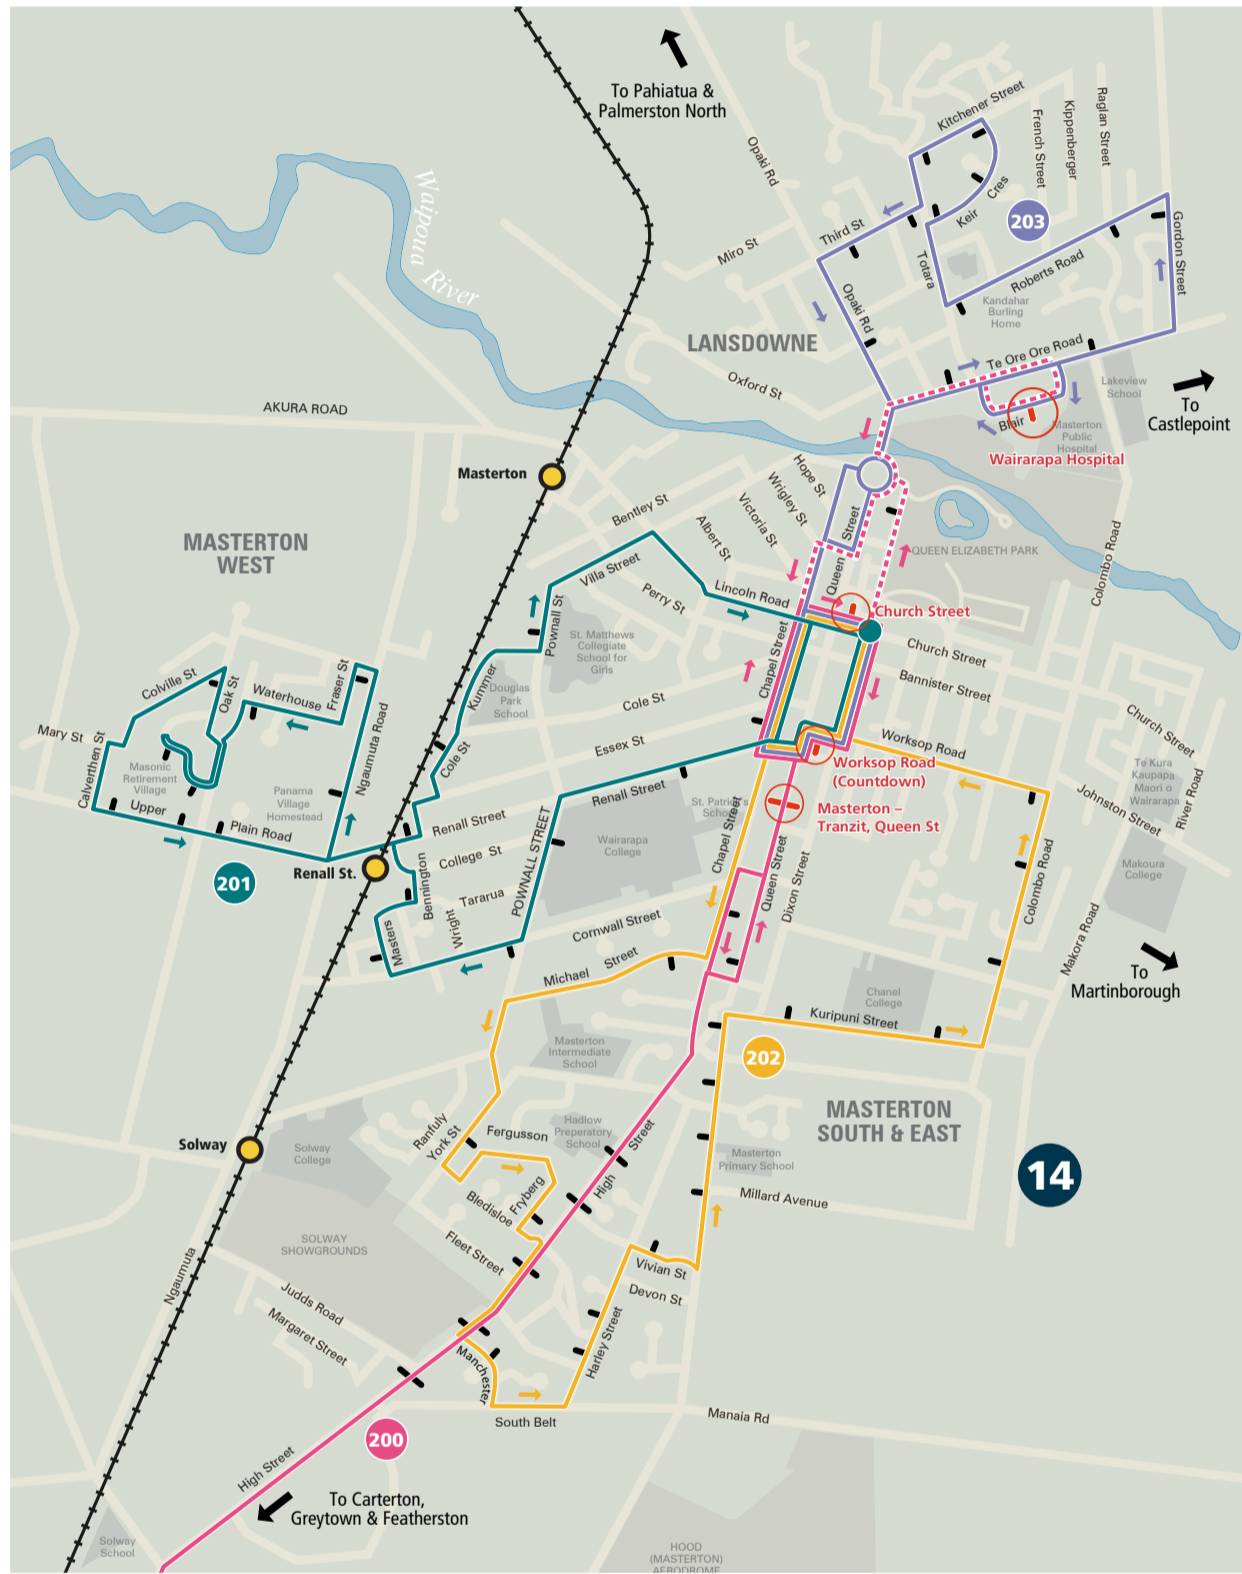

Monday to Friday

	AM		PM				
	205	205	200	205	205	205	205
Wellington Station – train departs	–	8.25	12.55	4.25	5.30	6.22	10.25
Featherston Station – train arrives	–	9.22	1.52	5.28	6.32	7.24	11.22
Featherston Station	6.15	9.25	1.56	5.38	6.38	7.30	11.24
Martinborough	6.35	9.45	2.25	5.58	6.58	7.50	11.44
							F

To Greytown*

	AM					PM				
	200	200	204	204	204	200	200	204	204	204
Wellington Station	8.25	12.55	4.25	5.30	6.22	–	–	–	–	–
Featherston Station	9.22	1.52	–	–	–	–	–	–	–	–
Woodside Station	–	–	5.37	6.41	7.33	–	–	–	–	–
Featherston Station	9.26	1.56	–	–	–	–	–	–	–	–
Woodside Station	–	–	5.45	6.45	7.40	–	–	–	–	–
Main and Humphries	9.43	2.14	5.50	6.50	7.45	–	–	–	–	–
Greytown – Main Street	9.45	2.15	5.52	6.52	7.47	–	–	–	–	–
McMaster and Massey	–	–	5.54	6.54	7.49	–	–	–	–	–
Kuratawhiti and West	–</									

WAIRARAPA NETWORK MAP

CARTERTON

GREYTOWN

MASTERTON

FEATHERSTON

MARTINBOROUGH

Hail & Ride Service

All Wairarapa bus services will pick up and set down passengers between bus stops. Please ensure you stand in a visible location and wave at the driver.

Your key

- Bus/Train interchange
- Train station
- Bus route
- Selected trips only
- Bus stop
- Timepoint
- Fare zone number

Bus routes

- Palmerston North – Masterton – Featherston – Martinborough Mon–Sun
- Masterton West Mon–Fri
- Masterton South and East Mon–Fri
- Lansdowne Circuit Mon–Fri
- Woodside Station – Greytown Mon–Fri
- Featherston – Martinborough Mon–Sun