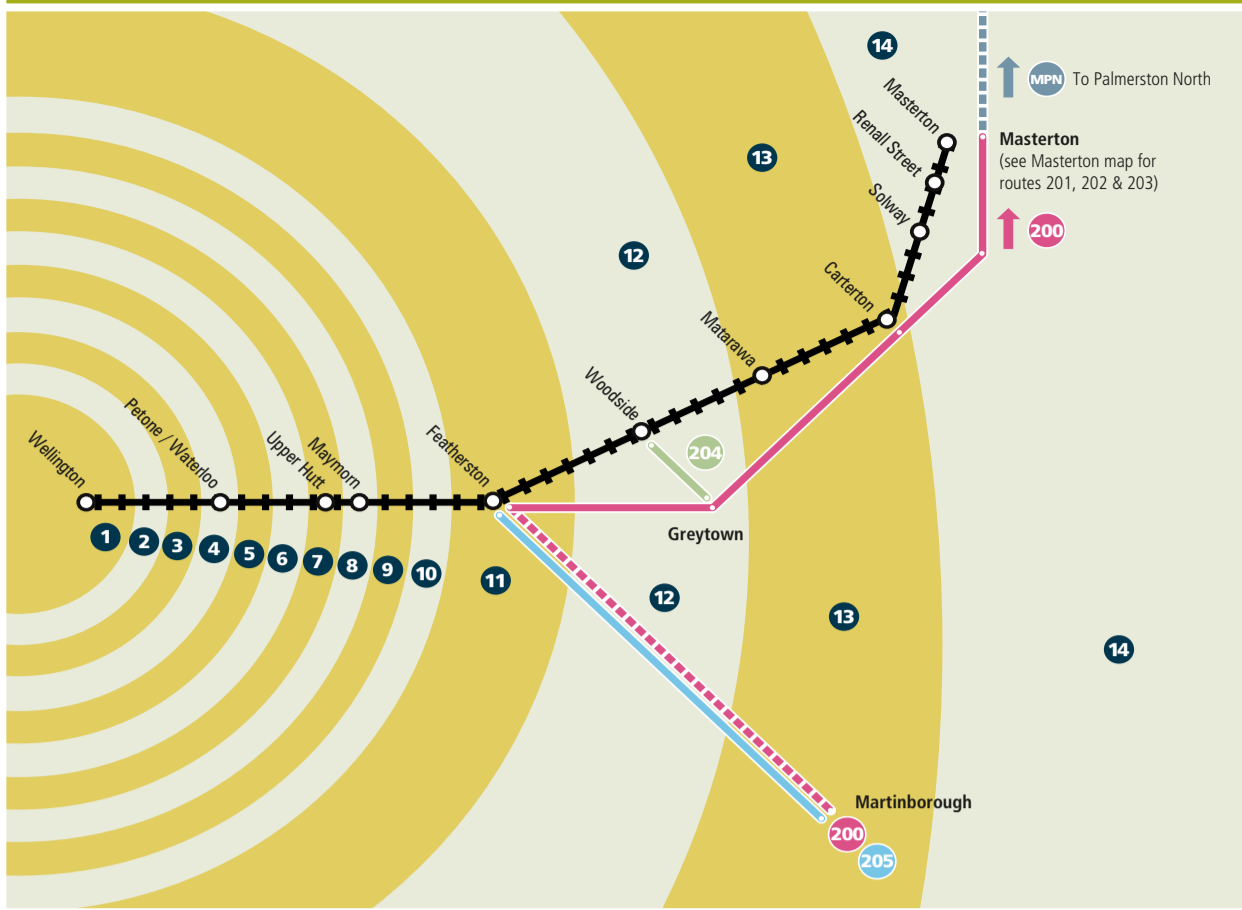

WAIRARAPA NETWORK MAP