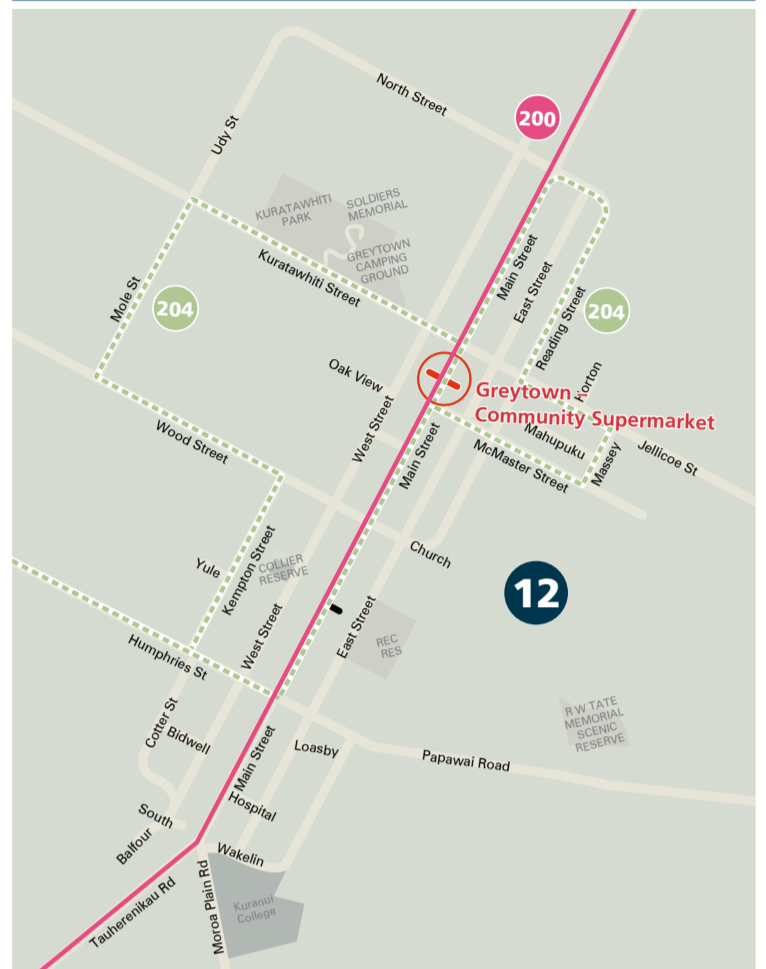

To Masterton

via Featherston, Greytown and Carterton

Monday to Friday

- H** Continues on to Wairarapa Hospital on request

Martinborough
 Featherston Station
 Featherston – Kia Ora Dairy
 Greytown – Community Supermarket, Main Street
 Carterton – Police Station, Holloway Street
 Masterton – Tranzit, Queen Street
 Masterton – Church Street
 Wairarapa Hospital
 Palmerston North – Travel Centre

Saturday

Martinborough
 Featherston Station
 Featherston – Kia Ora Dairy
 Greytown – Community Supermarket, Main Street
 Carterton – Police Station, Holloway Street
 Masterton – Tranzit, Queen Street
 Masterton – Church Street
 Wairarapa Hospital
 Palmerston North – Travel Centre

To Greytown*

	AM					PM				
	200	200	204	204	204	200	200	204	204	204
Wellington Station	8.25	12.55	4.25	5.30	6.22	–	–	–	–	–
Featherston Station	9.22	1.52	–	–	–	–	–	–	–	–
Woodside Station	–	–	5.37	6.41	7.33	–	–	–	–	–
Featherston Station	9.26	1.56	–	–	–	–	–	–	–	–
Woodside Station	–	–	5.45	6.45	7.40	–	–	–	–	–
Main and Humphries	9.43	2.14	5.50	6.50	7.45	–	–	–	–	–
Greytown – Main Street	9.45	2.15	5.52	6.52	7.47	–	–	–	–	–
McMaster and Massey	–	–	5.54	6.54	7.49	–	–	–	–	–
Kuratawhiti and West	–</									

WAIRARAPA NETWORK MAP

CARTERTON

GREYTOWN

MASTERTON

FEATHERSTON

MARTINBOROUGH

Hail & Ride Service

All Wairarapa bus services will pick up and set down passengers between bus stops. Please ensure you stand in a visible location and wave at the driver.