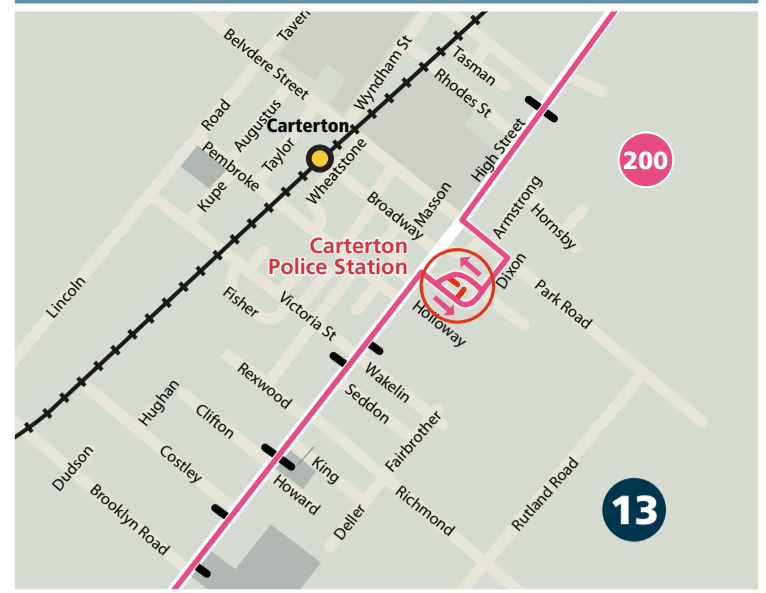

Saturday & Sunday*

	AM	PM
	200	205
Wellington – train departs	9.55	6.55
Featherston Station – train arrives	10.52	7.52
Featherston Station	10.55	8.00
Martinborough	11.15	8.20

Greytown – Wellington

- +** No services on weekends and Public Holidays

To Wellington*

	AM			
	204	204	204	200
Wood and Kempton	5.50	6.25	6.55	–
Kuratawhiti and West	5.53	6.28	6.57	–
McMaster and Massey	5.57	6.32	7.01	–
Greytown – Main Street	6.00	6.35	7.04	10.30
Main St at Papawai Rd	6.02	6.37	7.06	10.31
Woodside Station	6.07	6.42	7.10	–
Featherston Station	–	–	–	10.50
Woodside Station	6.16	6.52	7.19	–
Featherston Station	–	–	–	11.01
Wellington Station	7.28	8.08	8.29	11.59

To Greytown*

	AM					PM				
	200	200	204	204	204	200	200	204	204	204
Wellington Station	8.25	12.55	4.25	5.30	6.22	–	–	–	–	–
Featherston Station	9.22	1.52	–	–	–	–	–	–	–	–
Woodside Station	–	–	5.37	6.41	7.33	–	–	–	–	–
Featherston Station	9.26	1.56	–	–	–	–	–	–	–	–
Woodside Station	–	–	5.45	6.45	7.40	–	–	–	–	–
Main and Humphries	9.43	2.14	5.50	6.50	7.45	–	–	–	–	–
Greytown – Main Street	9.45	2.15	5.52	6.52	7.47	–	–	–	–	–
McMaster and Massey	–	–	5.54	6.54	7.49	–	–	–	–	–
Kuratawhiti and West	–</									

WAIRARAPA NETWORK MAP

CARTERTON

GREYTOWN

MASTERTON

FEATHERSTON

MARTINBOROUGH

Hail & Ride Service

All Wairarapa bus services will pick up and set down passengers between bus stops. Please ensure you stand in a visible location and wave at the driver.